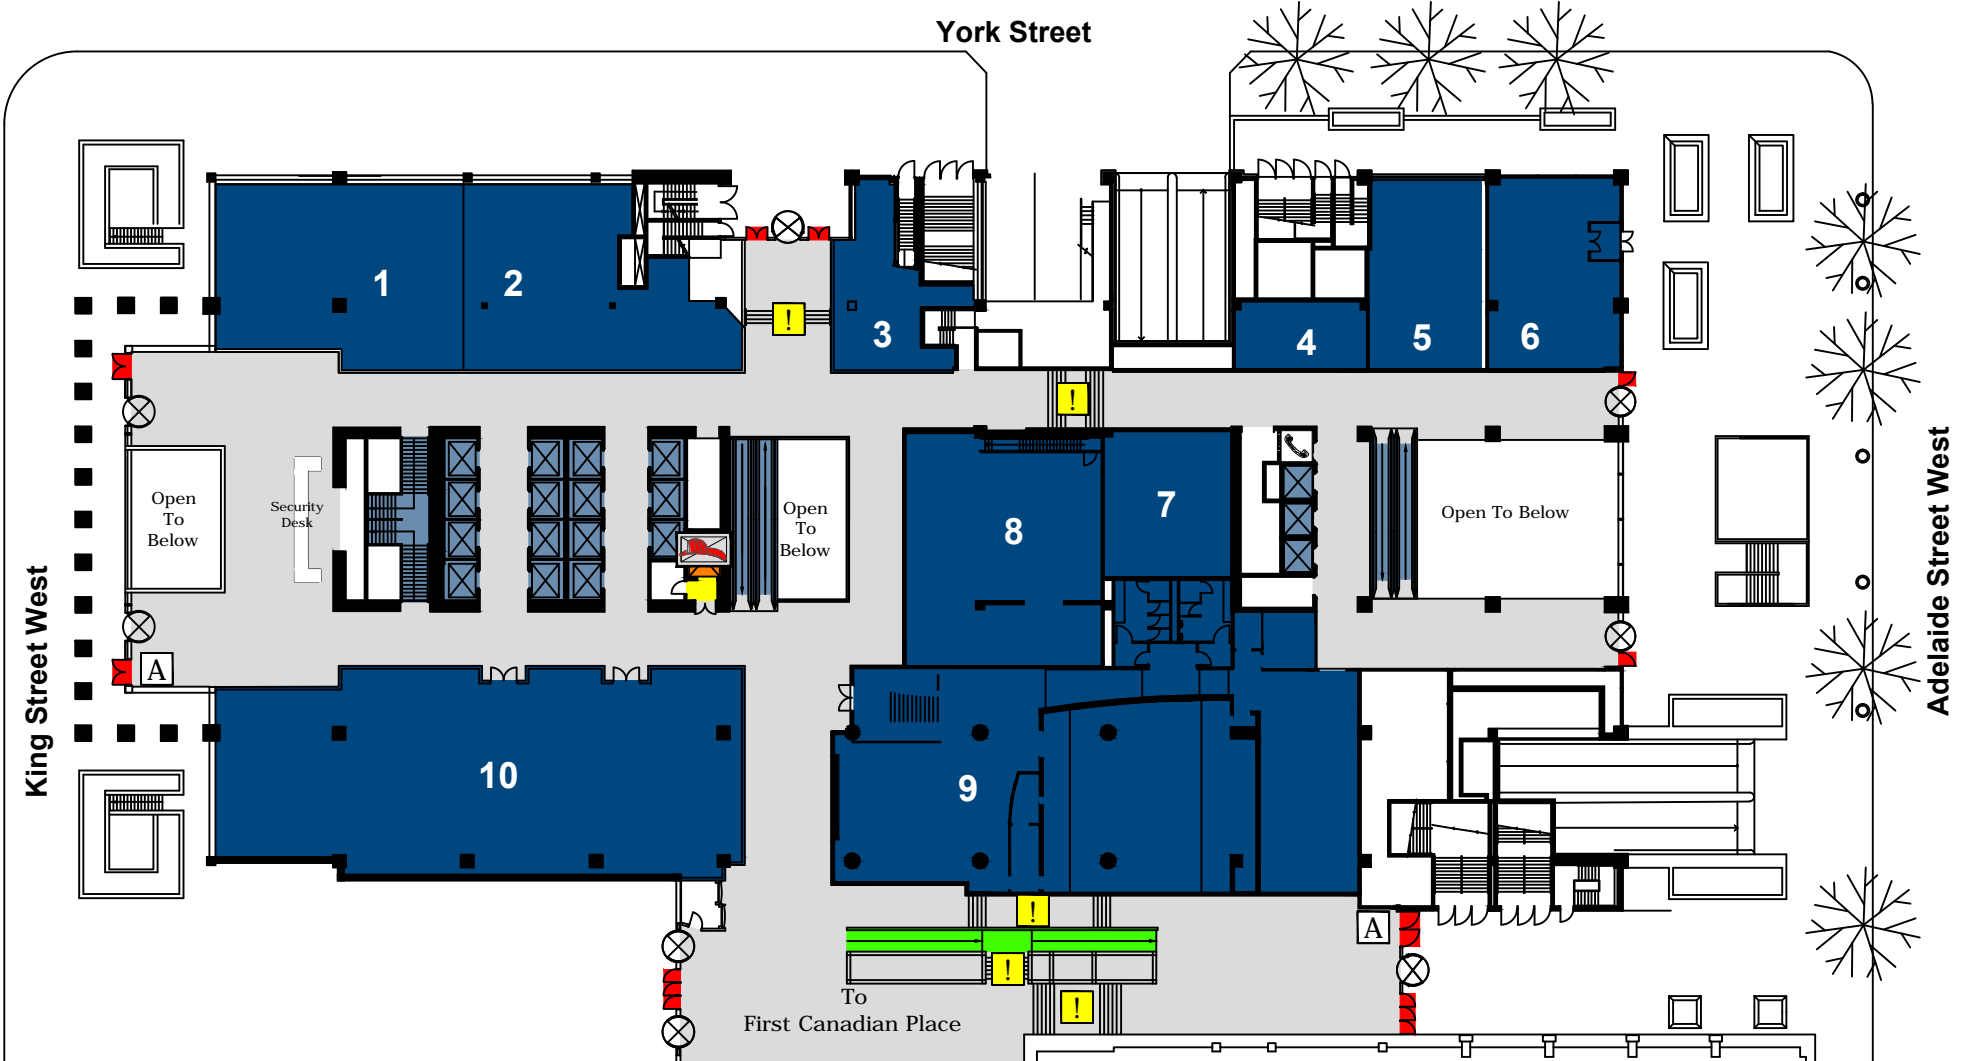

EXCHANGE TOWER GROUND LEVEL

130 King Street West, Toronto, Ontario

- | | | | |
|-----------------------------|---|----------------------------|--------------------------|
| Retail Units | Alternate Barrier-Free Route | Payphone | Fire Fighter's Telephone |
| Public Space | Emergency Exits | Automatic Doors | Fire Fighter's Elevator |
| Stairs/Escalators/Elevators | Fire-fighter Elevator / Barrier-Free emergency exit | Warning: Physical Barriers | |
| Barrier-Free Restrooms | Place of Refuge | | |

EXCHANGE TOWER GROUND LEVEL

130 King Street West, Toronto, Ontario

Retail Directory

1. Wilfred Laurier University
2. Rego Bespoke Clothiers
3. B. Sleuth & Statesmen
4. Gateway Newstand
5. Mobileaxs/Telus Mobility
6. Starbucks St. #4309
7. Richard Ivey School of Business
8. Lasik MD Toronto
9. Richard Ivey School of Business
10. TSX Broadcast Centre/Galleria

In Case of Emergency

In the event of an emergency please remain calm and proceed to the nearest EXIT indicated in solid **RED** on the plan.

For those unable to exit via the stairs

Notify Emergency Personnel of your location using one of the many Fire Fighter's telephones located on the floor.

Proceed to the nearest Area of Refuge or safe area near an elevator lobby or EXIT stair.

Await assistance by emergency personnel.